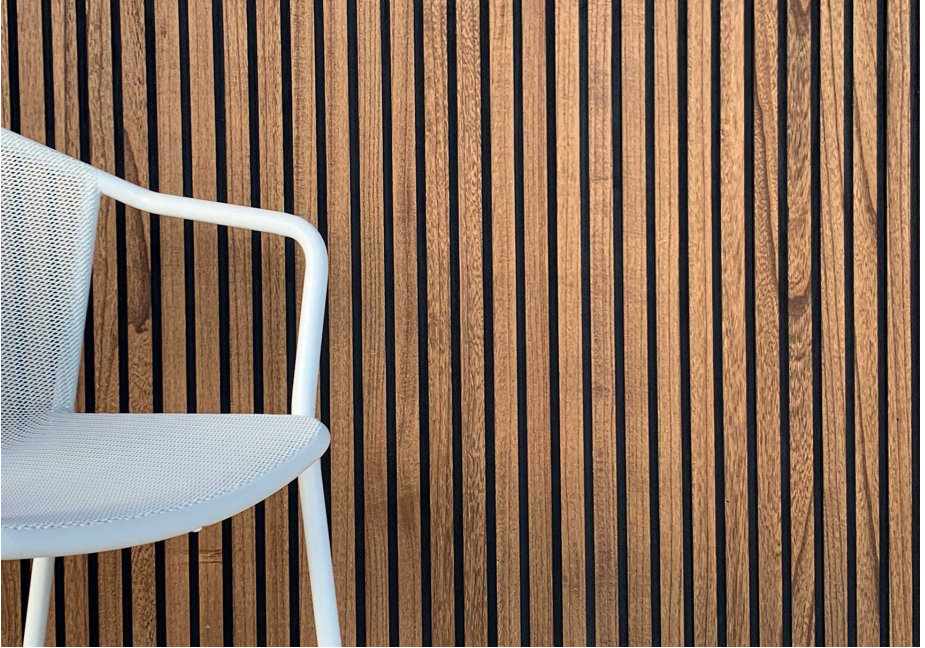

GLOSSWOOD[®]

SHADOWLINE DOUBLE PROFILE IN SPOTTED GUM MATTE

SHADOWLINE

Prefinished Natural Timber Lining Boards for Walls and Ceilings

- + **NATURAL TIMBER:** Boards are made from Paulownia, a sustainable, lightweight hardwood.
- + **PREFINISHED:** Choose from the matte colour range, no sanding or painting required.
- + **EASY TO INSTALL:** Tongue-and-groove profile allows for quick and easy installation.

SHADOWLINE

The Shadowline range has a continuous black shadow-gap between the timber boards. This striking feature is a two coat process; meaning the groove of the board is coated in a dark charcoal colour, followed by a natural matte timber colour to the face of the board.

The boards can be used in residential and commercial applications on walls or ceilings.

PROFILES

SINGLE PROFILE

91mm wide x 26mm thick x3600mm length
(81mm cover)

DOUBLE PROFILE

91mm wide x 26mm thick x3600mm length
(81mm cover)

DOUBLE PROFILE IN SPOTTED GUM MATTE

COLOURS

MATTE

SPOTTED GUM

TEAK

WALNUT

CEDAR

M & B