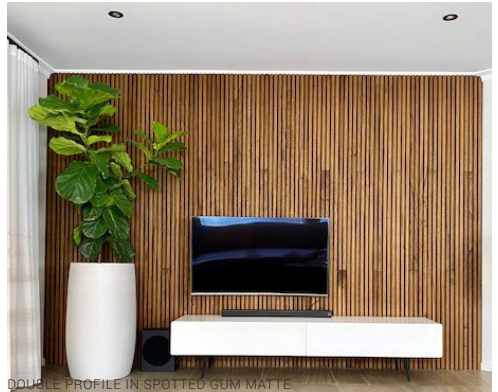

GLOSSWOOD[®]

SHADOWLINE DOUBLE PROFILE IN SPOTTED GUM MATTE

SHADOWLINE

Prefinished Natural Timber Lining Boards for Walls and Ceilings

- + **NATURAL TIMBER:** Boards are made from Paulownia, a sustainable, lightweight hardwood.
- + **PREFINISHED:** Choose from the matte colour range, no sanding or painting required.
- + **EASY TO INSTALL:** Tongue-and-groove profile allows for quick and easy installation.

SHADOWLINE

The Shadowline range has a continuous black shadow-gap between the timber boards. This striking feature is a two coat process; meaning the groove of the board is coated in a dark charcoal colour, followed by a natural matte timber colour to the face of the board.

The boards can be used in residential and commercial applications on walls or ceilings.

PROFILES

SINGLE PROFILE

91mm wide x 26mm thick x3600mm length
(81mm cover)

DOUBLE PROFILE

91mm wide x 26mm thick x3600mm length
(81mm cover)

DOUBLE PROFILE IN SPOTTED GUM MATTE

COLOURS

MATTE

SPOTTED GUM

TEAK

WALNUT

CEDAR

M & B