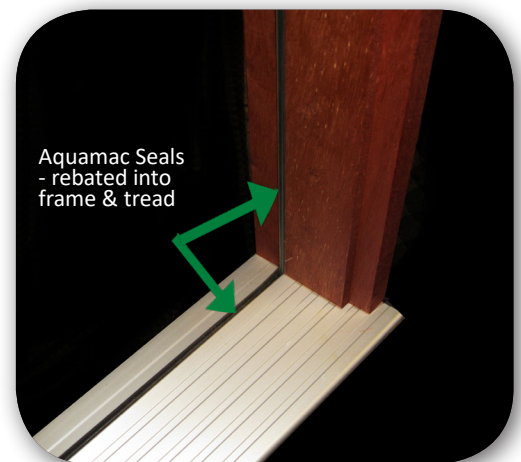

ENERGY EFFICIENT - CUT NOISE - WEATHER EXTRUSION

Shut the door on energy loss

The M&B EVO Frame has been designed with energy efficiency in mind. An Aquamac 21 weather seal is used around the jamb and across the tread to effectively 'seal' your door within the frame, providing insulation from draft, rain and wind. This ensures a reduction in air loss when heating and cooling your home, reduces water penetration and blocks out noise such as wind and passing road traffic.

The M&B EVO frame comes with an aluminium self-draining sill as a more durable alternative to a timber sill. Constant foot traffic and exposure to weather means your frame tread must be able to withstand the everyday activities in your home. The design of the self-draining aluminium sill will stop water leakage as well as create a barrier against insects, dust and wind. A metal sill protector is provided to ensure the aluminium sill is not damaged throughout the construction phase.

Contemporary aluminium, OPEN-IN self-draining tread. 160mm x 42mm

Contemporary aluminium, OPEN-OUT self-draining tread. 135mm x 35mm

Benefits include . . .

- energy saving
- seals your entrance door using Aquamac 21 weather seal
- improved insulation and noise reduction
- prevents drafts, insects and water penetration
- self draining aluminium tread which conducts rain away from the bottom of the door
- includes cavity blocks and flashing
- hushed sound of door closing
- no door seal (RP4) required
- available in Jarrah, Surian Cedar and imported hardwood
- available as 'open-in' and 'open-out' options