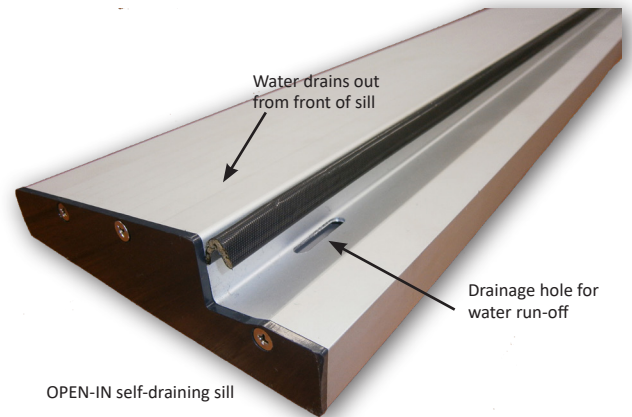

ENERGY EFFICIENT - CUT NOISE - WEATHER EXTRUSION

Shut the door on energy loss

The M&B EVO Frame has been designed with energy efficiency in mind. An Aquamac 21 weather seal is used around the jamb and across the tread to effectively 'seal' your door within the frame, providing insulation from draft, rain and wind. This ensures a reduction in air loss when heating and cooling your home, reduces water penetration and blocks out noise such as wind and passing road traffic.

The M&B EVO frame comes with an aluminium self-draining sill as a more durable alternative to a timber sill. Constant foot traffic and exposure to weather means your frame tread must be able to withstand the everyday activities in your home. The design of the self-draining aluminium sill will stop water leakage as well as create a barrier against insects, dust and wind. A metal sill protector is provided to ensure the aluminium sill is not damaged throughout the construction phase.

Contemporary aluminium, OPEN-IN self-draining tread. 160mm x 42mm

Contemporary aluminium, OPEN-OUT self-draining tread. 135mm x 35mm

Benefits include . . .

- energy saving
- seals your entrance door using Aquamac 21 weather seal
- improved insulation and noise reduction
- prevents drafts, insects and water penetration
- self draining aluminium tread which conducts rain away from the bottom of the door
- includes cavity blocks and flashing
- hushed sound of door closing
- no door seal (RP4) required
- available in Jarrah, Surian Cedar and imported hardwood
- available as 'open-in' and 'open-out' options