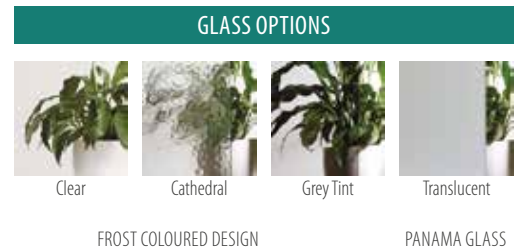

Moulded Panel Smooth Skin

SOLICORE PARTICLEBOARD CORE (SCX1 MOULDED PANEL)

DESIGN CODE	Standard Size (mm)	Unglazed
XB8, XB12, XB13	2040x720/770/820x35/40	231
	2040x870x35/40	243
	2040x920x35/40	275
	~~2340x720/770/820x35/40~~	~~333~~
	~~2340x870x35/40~~	~~352~~
~~2340x920x35/40~~	~~392~~	

- For additional extras refer to page 57
- Trimming Instructions: 3mm from the top, bottom and each stile
- For Bifold option refer to page 50-52
- Cancellations or alterations for made to order doors will only be accepted on the day of ordering