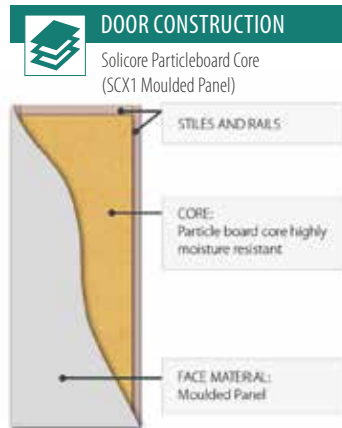

FROST COLOURED DESIGN PANAMA GLASS