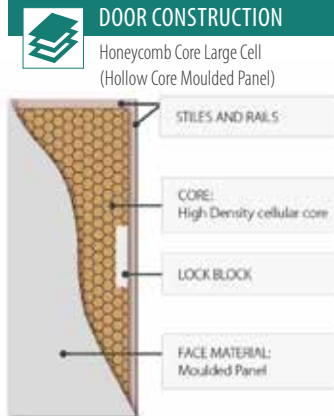

Ascot in 2340 High no longer available as 08/07/20
Alpine Range has been discontinued in all sizes