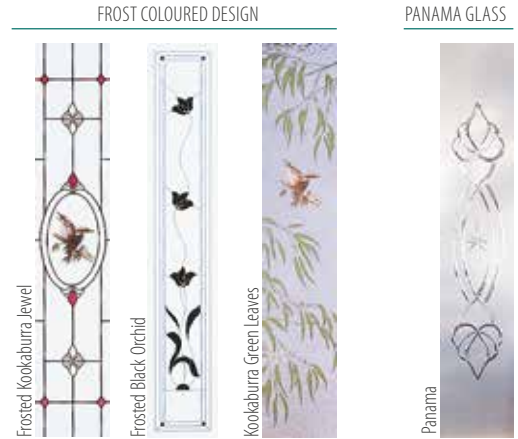

FACE OPTIONS

Moulded Panel Woodgrain Skin

GLASS OPTIONS

FROST COLOURED DESIGN PANAMA GLASS

~~ASC~~ ASCOT 2340 High Not Available

~~ALP~~ 2340mm High

ALPINE Range has been discontinued

HONEYCOMB CORE LARGE CELL (HOLLOW CORE MOULDED PANEL)

DESIGN CODE	Standard Size (mm)	Unglazed	Clear (G1)	Cathedral (G2)	Grey Tint (G2)	Translucent (G2)	Frost Coloured Design (G3)	Frost Panama (G4)
ASC-G	2040x720/770/820x35	274	448	559	559	559	597	646
	2040x870x35	305	480	591	591	591		
	2040x920x35	325	480	591	591	591		
ASC, ALP	2040x520/620/720/770/820x35	113						
	2040x870x35	125						
	2040x920x35	157						
	2340x720/770/820x35	219						
	2340x870x35	254						
HAY	2040x520/620/720/770/820x35	113						
	2040x870x35	125						
	2040x920x35	157						