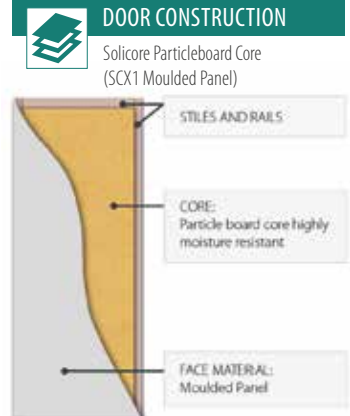

Ascot in 2340 High no longer available as 08/07/20
Alpine Range has been discontinued in all sizes