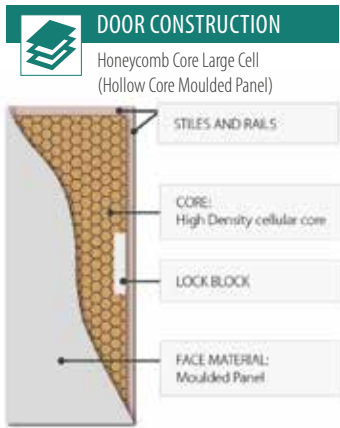

HONEYCOMB CORE LARGE CELL (HOLLOW CORE MOULDED PANEL)

DESIGN CODE	Standard Size (mm)	Unglazed	Clear (G1)	Cathedral (G2)	Grey Tint (G2)	Translucent (G2)	Frost Coloured Design (G3)	Frost Panama (G4)
OAK-G	2040x720/770/820x35	255	428	539	539	539	577	626
	2040x870x35	273	460	571	571	571		
	2040x920x35	310	460	571	571	571		
OAK, CAP, PAC, DEN, CHA, VIE	2040x410/420/460/520/620/720/770/820x35	103						
	2040x870x35	114						
	2040x920x35	140						

SOLICORE PARTICLEBOARD CORE (SCX1 MOULDED PANEL)

DESIGN CODE	Standard Size (mm)	Unglazed
XB1, XB2, XB5, XB6, XB7, XB11	2040x720/770/820x35/40	221
	2040x870x35/40	232
	2040x920x35/40	258

- For additional extras refer to page 57
- Trimming Instructions: 3mm from the top, bottom and each stile
- For Bifold option refer to page 50-52
- Cancellations or alterations for made to order doors will only be accepted on the day of ordering

FACE OPTIONS

Moulded Panel Woodgrain Skin

GLASS OPTIONS

FROST COLOURED DESIGN PANAMA GLASS

~~ASC~~ ASCOT 2340 High Not Available

~~ALP~~ 2340mm High

ALPINE Range has been discontinued

HONEYCOMB CORE LARGE CELL (HOLLOW CORE MOULDED PANEL)