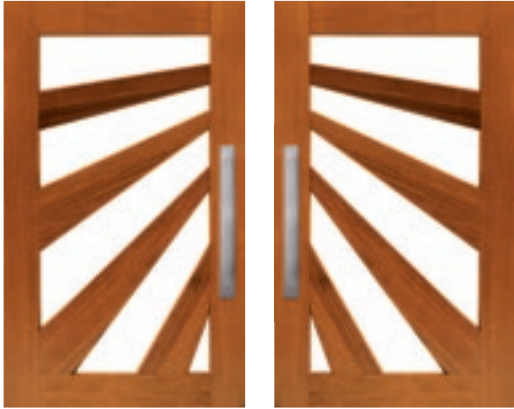

SUNBURST

SUNWS GL

SUNWS GR

*Doors pictured as viewed from exterior.

MERBAU TIMBER - STANDARD SIZE	SUNWS GL	SUNWS GR
UNGLAZED	$	$
2040 x 1200 x 40	1417	1417
2340 x 1200 x 40	1448	1448
GLAZED 2040 X 1200 X 40	$	$
Clear	2064	2064
Desert Sand*	2404	2404
Grey Tint*	2093	2093
Obscure*	2093	2093
Rice Paper	2834	2834
Translucent	2215	2215
GLAZED 2340 X 1200 X 40	$	$
Clear	2095	2095
Desert Sand*	2435	2435
Grey Tint*	2124	2124
Obscure*	2124	2124
Rice Paper	2865	2865
Translucent	2246	2246

*Glazing option not available for BAL 12.5 construction.

BAL 12.5 CONSTRUCTION	SUNWS GL BAL12.5	SUNWS GR BAL12.5
ADD TO STANDARD DOOR PRICE	$	$
	+55	+55