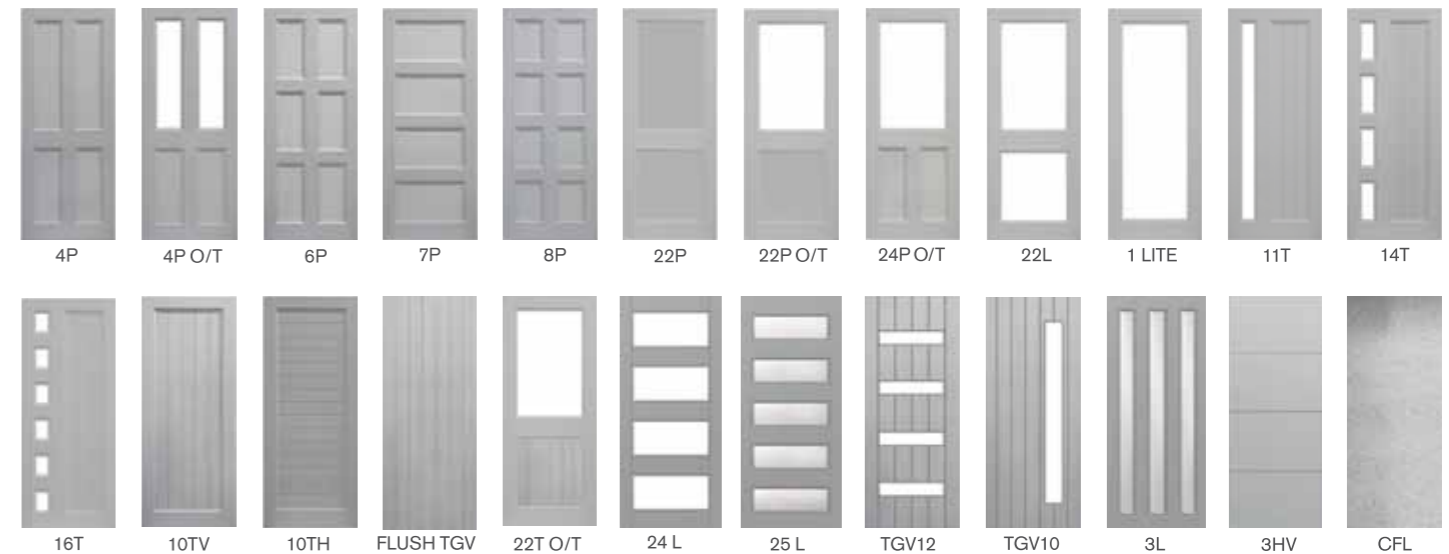

Parkwood Doors Botanic Bounty