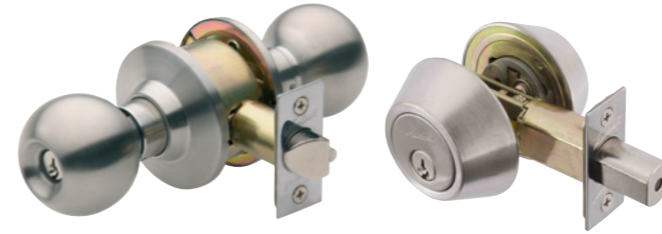

PICTURED FINISH Bright Chrome  
PART NUMBER 105OLI

OLIVE PRIVACY LEVERSET

PICTURED FINISH Bright Chrome  
PART NUMBER 115OLI

OLIVE DUMMY LEVER

PICTURED FINISH Bright Chrome  
PART NUMBER 120OLIL (Left Handed)  
120OLIR (Right Handed)

CHOICE *Ambassador*

AVAILABLE FINISHES BC SC

AMBASSADOR ENTRANCE LEVERSET  
 PICTURED FINISH Satin Chrome  
 PART NUMBER 540AMB

AMBASSADOR PRIVACY LEVERSET  
 PICTURED FINISH Satin Chrome  
 PART NUMBER 510AMB

AMBASSADOR PASSAGE LEVERSET  
 PICTURED FINISH Satin Chrome  
 PART NUMBER 500AMB

AMBASSADOR DUMMY LEVER  
 PICTURED FINISH Satin Chrome  
 PART NUMBER 505AMB

CHOICE *Governor*

AVAILABLE FINISHES SS

GOVERNOR COMBINATION ENTRANCE KNOBSET  
 PICTURED FINISH Stainless Steel  
 PART NUMBER 8701

GOVERNOR PRIVACY KNOBSET  
 PICTURED FINISH Stainless Steel  
 PART NUMBER 810GOV

GOVERNOR ENTRANCE KNOB LOCKSET  
 PICTURED FINISH Stainless Steel  
 PART NUMBER 840GOV

GOVERNOR DUMMY KNOB  
 PICTURED FINISH Stainless Steel  
 PART NUMBER 805GOV