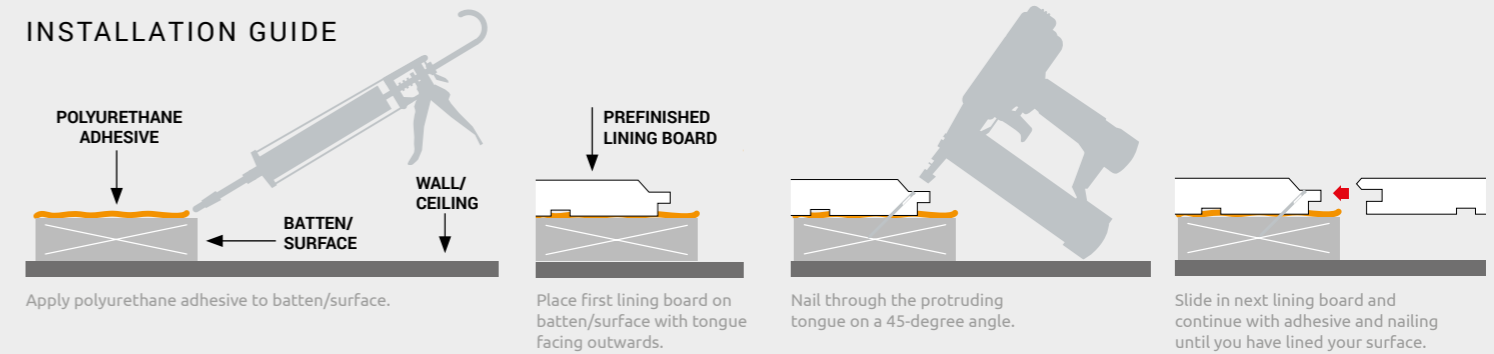

INSTALLATION GUIDE

BOARD PROFILES

From left: Coverstrip, Quad trim, 90mm board and 130mm board.

NOTE: Comprehensive installation instructions for Glosswood Lining Boards are provided in each pack. For more information see our website at www.glosswood.com.au