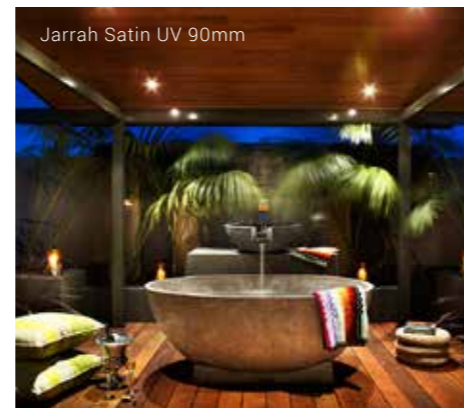

Merbau Matte 90mm

Charcoal Matte 130mm

Jarrah Satin UV 90mm

Clear Ash Satin UV 90mm

Jarrah Satin UV 90mm

Guaranteed to transform your interior or undercover outdoor area.

**NATURAL TIMBER** Our boards are made from a sustainable, lightweight hardwood, which is plantation grown and renowned for its beautiful woodgrain. The timber has natural properties that help protect against termites and rot, plus has excellent acoustic characteristics and is dimensionally stable.